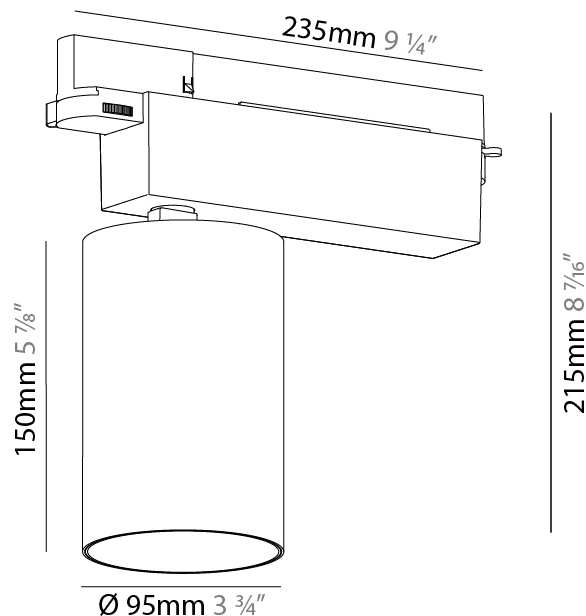

GENERAL

Series: Centriq
Subseries: Centriq 95
Brand: Prolicht
Division: Architectural
Mounting Type: Track
Mounting Location: Ceiling
Subcategory: Spots

PHYSICAL

Shape: Cylinder
Diameter (mm): 95
Diameter (in): 3 3/4
Length (mm): 235
Length (in): 9 1/4
Height (mm): 150
Height (in): 5 7/8
Light Distribution: Adjustable / Direct
Weight (kg): 1.4
Weight (lbs): 3.08
Fixture Finish: SSR / BKV / CWI / CRY / HAB / LAG / UFT / ITA / RUA / RUR / MIC / FTG / MYG / TWT / LOD / PUS / FRO / FUP / KIA / POP / BLS / SPG / MEY / GOH / GUM / CHC / COM / ABZ / JAG / OBR / MOS / ROR
Fixture Material: Aluminum

ELECTRICAL

Lamp Type: LED (Zhaga Standard)
Input Wattage (W): 12 / 15
Total Output Wattage (W): 10.8 / 13.5
Dimming: Tri-Mode (Non-Dimming and Phase Dimming (120Vac only) and 0-10V Dimming)
Driver Included: Yes
Driver Location: Integrated
Driver Type: Constant Current - Universal
Driver Class: Class 2
Input Voltage (V): 120 - 277
Constant Current (MA): 350

LED

Number of LEDs: 1
Color Temperature (°K): 2700 / 3000 / 3500 / 4000
Max. Delivered Lumen (lm): 830 / 930 / 1009 / 1030
Nominal Lumen (lm): 960 / 1070 / 1157 / 1180
CRI: >90 CRI
Lamp Life (hrs): 50000
Upon Request: Special Color Temperature Special Led

OPTICAL

Beam Angle: 8
Adjustability: Rotational 340°; Tilt 90°
Upon Request: Special Beam Angles

RATINGS AND CERTIFICATIONS

Certified By: Certified for North American Standards
IP rating: IP20